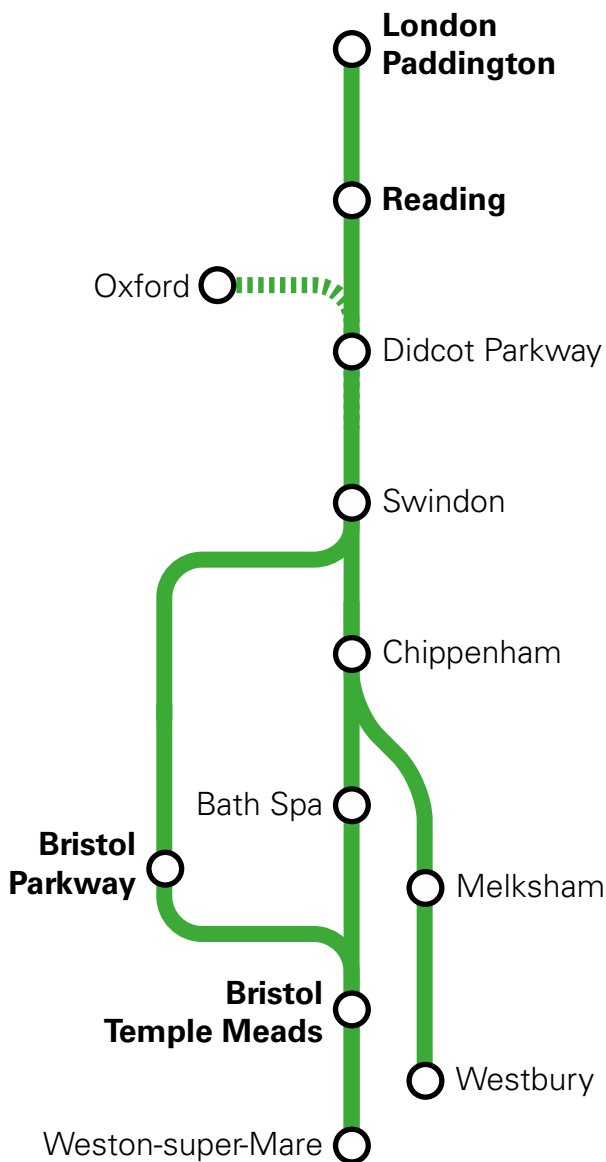

Great
Western
Railway

BL

Train Times

15 December 2024
to 17 May 2025

Not all stations are shown

Check before you travel.

[GWR.com/check](https://www.gwr.com/check)

Search for **GWR** in your app store

This timetable shows trains from London Paddington to Bath Spa, Bristol and Weston-super-Mare. All services in this timetable are operated by Great Western Railway.

Changes to published times

Improvement works may affect services, especially at weekends. Services may also be different on public holidays. Always check your journey before you leave at [GWR.com/check](https://www.gwr.com/check)