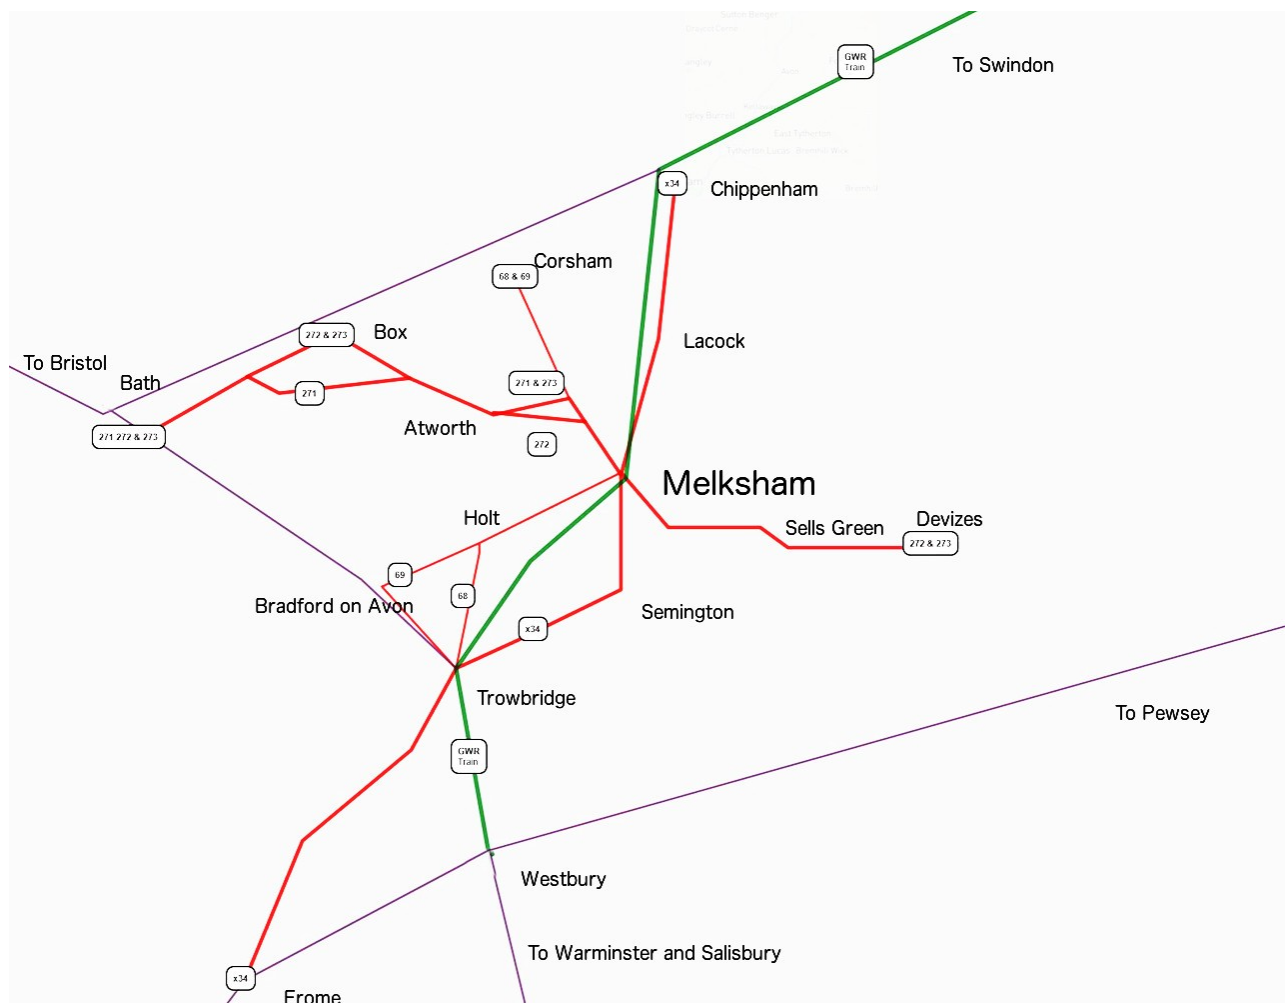

Melksham Public Transport – as at 27<sup>th</sup> July 2020  
correlated by Melksham Rail User Group

MRUG timetable sheet 1 of 5, 26.7.2020

**Sheet 1:** This index and general travel advice

**Sheet 2:** Swindon – Chippenham – Melksham – Trowbridge – Westbury (GWR)

**Sheet 3:** Bath – Melksham – Devizes (Bus 271, 272, 273)

**Sheet 4:** Chippenham – Melksham – Trowbridge – Frome (Bus x34)

Corsham – Melksham – Bradford-on-Avon – Trowbridge (68 & 69)

Frome – Melksham – Swindon – Heathrow – London (National Express)

**Sheet 5:** Melksham Town Bus (Routes 14 and 15)

Marlborough – Calne – Melksham – Bath (Royal United) (x76)

Data on these sheets has been checked as of the date on the top of each sheet, but is supplied "Errors and Omissions Excepted". At the current time, timetables are changing frequently and we suggest you check online for an update prior to travelling. Timetable at <http://melksh.am/go>

**Trains call at Melksham Station** - a 10 minute walk from the Town Bridge

Main stops – bus and train symbols. Some buses also call at other town stops indicated by pushpins

Information correlated by Melksham Rail User Group  
<http://www.mrug.org.uk>. Twitter – MelkshamRUG  
[info@mrug.org.uk](mailto:info@mrug.org.uk) 0797 4 925 928