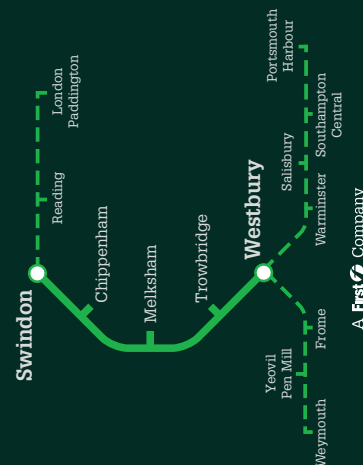

Welcome to our guide to services showing TransWilts services between Swindon, Melksham and Westbury. All trains in this timetable are operated by Great Western Railway.

Amendments to published times

Public Holidays and rail improvement works may affect services in this timetable, especially at weekends. For the latest timetable information, please visit our website or download our smartphone app.

National Rail

For further information on train times and fares, visit nationalrail.co.uk or call **03457 48 49 50*** (24 hours, call may be recorded). You can also download a copy of the **National Rail Conditions of Travel** from this website.

GWRfeedback@GWR.com

GWR.com/contact

Further information

Great Western Railway
Timetable

B5

20 May to 31 December 2018

Swindon – Melksham – Westbury
The TransWilts line

A First Company

WESTBURY – MELKSHAM – SWINDON: THE TRANSWILTS LINE

MONDAYS TO FRIDAYS

Notes															
Portsmouth Harbour	d	•	•	0705	0923	1023	1223c	1423	1623	1723					
Southampton Central	d	•	•	0823	1042	1110	1310c	1510	1710	1810					
Salisbury	d	0610	0640	0903	1113	1140	1339c	1540	1740	1840					
Warminster	d	0630	0700	0925	1132	1201	1400c	1600	1818	1859					
Weymouth	d	•	0533	0644	0853	•	1110c	1310	1508	1730					
Yeovil Pen Mill	d	•	0621	0734	0941	•	1203c	1410	1556	1823					
Frome	d	0645	0656	0807	1015	•	1410	1500	1629	1856					
Westbury	d	0704	0733	0946	1147	1220	1424	1621	1832	1932					
Trowbridge	d	0710	0739	0952	1153	1226	1431	1627	1838	1938					
Melksham	d	0720	0749	1002	1203	1236	1440	1637	1848	1947					
Chippenham	d	0731	0800	1012	1213	1246	1450	1647	1901	2001					
Swindon	a	0748	0815	1032	1232	1302	1507	1703	1921	2020					
Reading	a	0845	0857	1110	1310	1344	1544	1744	1958	2102					
London Paddington	a	0855	0925	1137	1337	1414	1614	1814	2032	2131					
Train continues to		CNM									CNM				